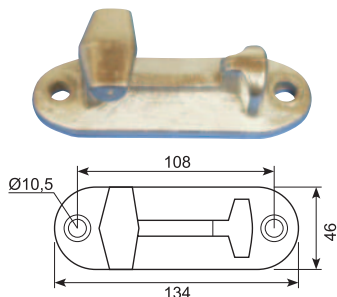

Stainless cam for welding. Long version.
Fits base 50.DL5051SS.

50.DL5031

**Rustfri fodplade.
Passer til griber 50.DL5032.**

Stainless base plate/keeper.
Fits cam 50.DL5032.

50.DL5032

**Rustfri griber, lang model.
Passer til fodstykke 50.DL5031.**

Stainless hook/cam.
Fits base 50.DL5031.

50.DL5011

**Rustfri fodplade, heavy duty.
Passer til kort griber 50.DL5021 og lang
griber 50.DL5012.**

Stainless base plate, heavy duty.
Fits short cam 50.DL5021 and long cam
50.DL5012