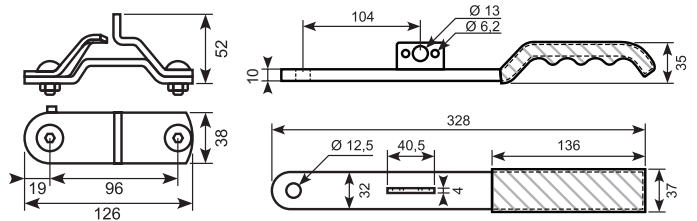

50.DL2100-2L

Rustfri lukker med nylon håndtag. Ø22 mm ring.
Stainless steel shutter with nylon handle. Ø22 mm ring.