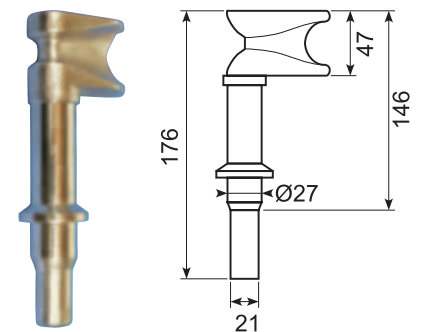

Stainless cam for welding. Long version.
Fits base 50.DL5051SS.

50.DL5031

**Rustfri fodplade.
Passer til griber 50.DL5032.**

Stainless base plate/keeper.
Fits cam 50.DL5032.

50.DL5032

**Rustfri griber, lang model.
Passer til fodstykke 50.DL5031.**

Stainless hook/cam.
Fits base 50.DL5031.

50.DL5011

**Rustfri fodplade, heavy duty.
Passer til kort griber 50.DL5021 og lang
griber 50.DL5012.**

Stainless base plate, heavy duty.
Fits short cam 50.DL5021 and long cam
50.DL5012