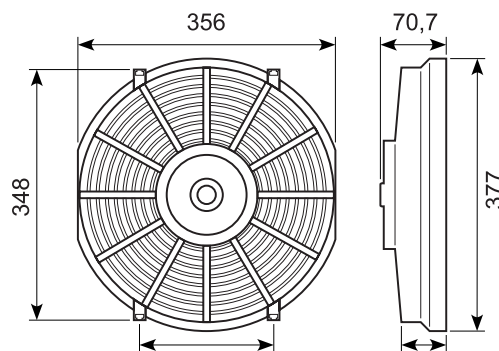

Varenr.	Beskrivelse	Strømstyrke	Hastighed	Maks. kapacitet	Maks. tryk	Vægt	Ø	Udv. Ø
29.70037 *	Ventilator (blæs/sug)	12 V / 11,0 A	2.300 rpm	2.000 m³/hr	25 mm H₂O	1,9 kg	350 mm	377 mm
29.70038 *	Ventilator (blæs/sug)	24 V / 6,0 A	2.300 rpm	2.080 m³/hr	25 mm H₂O	1,9 kg	350 mm	377 mm

* Min. ordre 25 stk. Min. order 25 pcs.