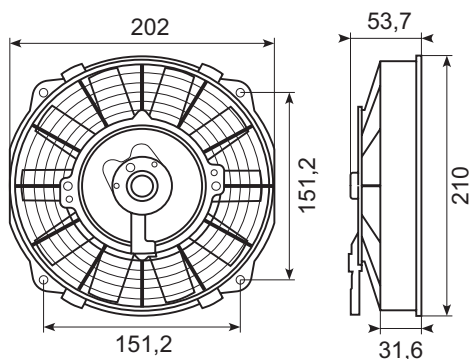

Ventilatorer

Varenr.	Beskrivelse	Strømstyrke	Hastighed	Maks. kapacitet	Maks. tryk	Vægt	Ø	Udv. Ø
29.70028	Ventilator (blæs/sug)	12 V / 4,8 A	2.900 rpm	930 m³/hr	25 mm H₂O	0,8 kg	190 mm	210 mm
29.70029	Ventilator (blæs/sug)	24 V / 2,4 A	2.900 rpm	930 m³/hr	25 mm H₂O	0,8 kg	190 mm	210 mm