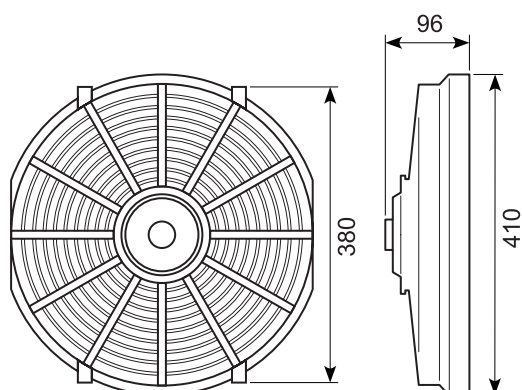

Varenr.	Beskrivelse	Strømstyrke	Hastighed	Maks. kapacitet	Maks. tryk	Vægt	Ø	Udv. Ø
29.70069 *	Ventilator (sug)	12 V / 6 A	2.000 rpm	3.250 m³/hr	35 mm H₂O	2,5 kg	385 mm	410 mm
29.70087 *	Ventilator (sug)	24 V / 12 A	2.000 rpm	3.250 m³/hr	35 mm H₂O	2,5 kg	385 mm	410 mm