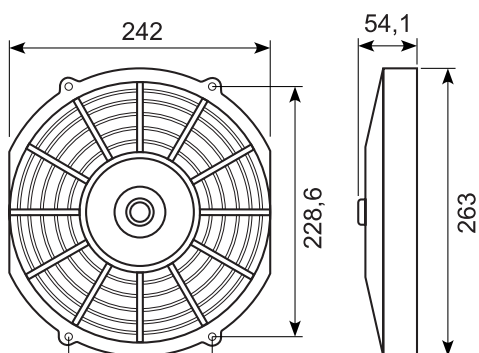

Varenr.	Beskrivelse	Strømstyrke	Hastighed	Maks. kapacitet	Maks. tryk	Vægt	Ø	Udv. Ø
29.70206	Ventilator (blæs/sug)	12 V / 4,6 A	2.900 rpm	1.100 m³/hr	25 mm H₂O	1 kg	225 mm	263 mm
29.70207	Ventilator (blæs/sug)	24 V / 2,3 A	2.900 rpm	1.100 m³/hr	25 mm H₂O	1 kg	225 mm	263 mm