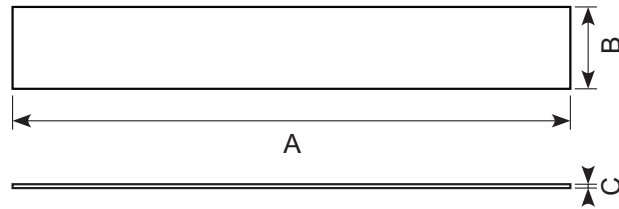

Bagstænklapper Rear mud flaps