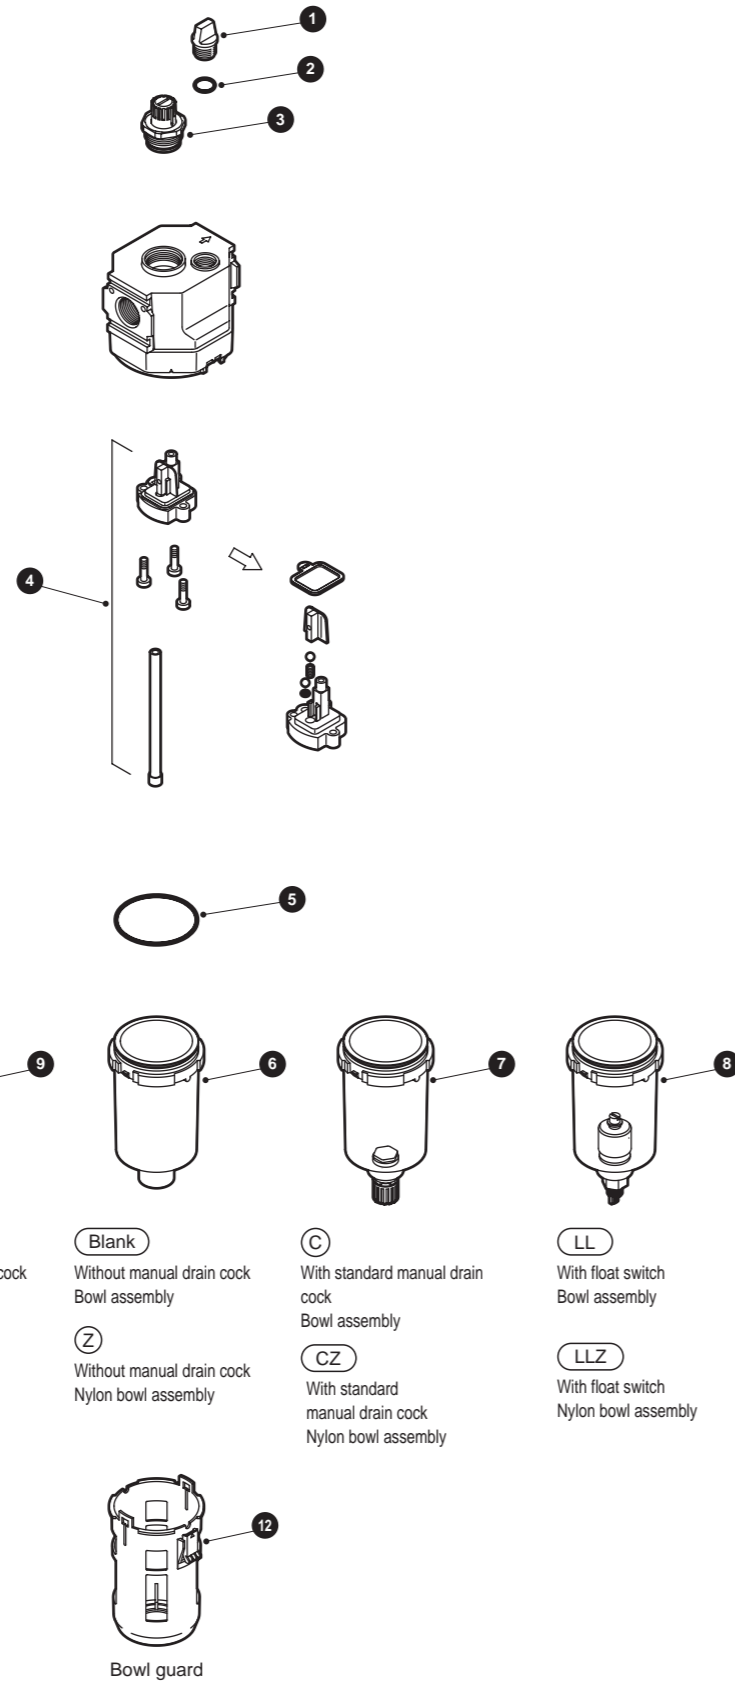

CZ
With standard manual drain cock
Nylon bowl assembly

Part name	Part model No.	No.	Quantity
Bowl	Polycarbonate Bowl L1000-BOWL	1	1 each
	Nylon bowl L1000-BOWL-Z	2	
Bowl assembly With manual cock	Polycarbonate Bowl F1000-W-BOWL	1	1 each
	Nylon bowl F1000-W-BOWL-Z	4	
Bowl guard	Polycarbonate For bowl L1000-W-BOWL-GUARD	3	1
	For nylon bowl L1000-W-BOWL-GUARD-Z		
O-ring *1 set has 5 pieces.	F1000-ORING	1	5
Packing box/label	F1000-PAC-BOX-KIT	-	1

■ L3000-W Series
Parts Expanded View

Part name	Part model No.	No.	Quantity
Consumable parts kit	L3000-W-KIT	2	1 each
	L3000-W-KIT-Z	3 4 5	
Fill plug set	L3000-W-PLUG	1 2	1 each
Adjusting set	L3000-W-AJ-KIT L3000-W-AJ-KIT-Z	3	1
Flow guide set	L3000-FLOW-GUIDE	4	1
Bowl	Polycarbonate Bowl	L3000-BOWL	1 each
	Nylon bowl	L3000-BOWL-Z	
Bowl assembly Metal bowl	L3000-W-BOWL-M	5 9	1 each
Bowl assembly With manual cock	Polycarbonate Bowl	F3000-W-BOWL	1 each
	Nylon bowl	F3000-W-BOWL-Z	
Bowl assembly With metal bowl cock	F3000-W-BOWL-M	5 10	1 each
Bowl assembly Float With switch	Polycarbonate Bowl	L3000-BOWL-LL	1 each
	Nylon bowl	L3000-BOWL-LLZ	
Bowl assembly With metal bowl switch	L3000-W-BOWL-LLM	5 11	1 each
Bowl guard	Polycarbonate For bowl	L3000-W-BOWL-GUARD	1
	For nylon bowl	L3000-W-BOWL-GUARD-Z	
O-ring *1 set has 5 pieces.	F3000-ORING	5	5
Packing box/label	F3000-PAC-BOX-KIT	-	1