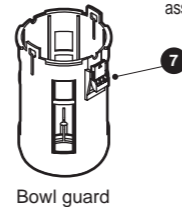

L8000-W Series Parts Expanded View

Part name	Part model No.	No.	Quantity
Consumable parts kit	L8000-W-KIT	2	1 each
	L8000-W-KIT-Z	3	
Fill plug set	L8000-W-PLUG	1	
		2	
Adjusting set	L3000-W-AJ-KIT	3	1
	L3000-W-AJ-KIT-Z		
Flow guide set	L8000-FLOW-GUIDE	4	1
Bowl	Polycarbonate Bowl	5	1 each
	Nylon bowl	6	
Bowl assembly Metal bowl	L4000-W-BOWL-M	5 10	1 each
Bowl assembly With manual cock	Polycarbonate Bowl	5	1 each
	Nylon bowl	8	
Bowl assembly With metal bowl cock	F4000-W-BOWL-M	5 11	1 each
Bowl assembly Float With switch	Polycarbonate Bowl	5	1 each
	Nylon bowl	9	
Bowl assembly With metal bowl switch	L4000-W-BOWL-LLM	5 12	1 each
Bowl guard	Polycarbonate For bowl	7	1
	For nylon bowl		
O-ring *1 set has 5 pieces.	F4000-ORING	5	5
Packing box/label	F8000-PAC-BOX-KIT	-	1