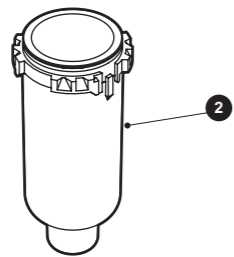

Blank
Without manual drain cock
Bowl assembly