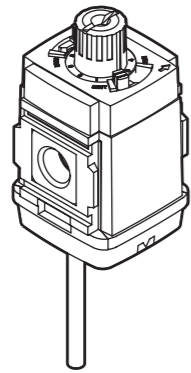

Lubricator Standard White Series

L1000, L3000, L4000, L8000-W Series

L1000-W Series
Parts Expanded View

Blank
Without manual drain cock
Bowl assembly

Z
Without manual drain cock
Metal bowl assembly

C
With standard manual drain cock
Bowl assembly

CZ
With standard manual drain cock
Nylon bowl assembly

Part name	Part model No.	No.	Quantity
Bowl	Polycarbonate Bowl L1000-BOWL	1	1 each
	Nylon bowl L1000-BOWL-Z	2	
Bowl assembly With manual cock	Polycarbonate Bowl F1000-W-BOWL	1	1 each
	Nylon bowl F1000-W-BOWL-Z	4	
Bowl guard	Polycarbonate For bowl L1000-W-BOWL-GUARD	3	1
	For nylon bowl L1000-W-BOWL-GUARD-Z		
O-ring *1 set has 5 pieces.	F1000-ORING	1	5
Packing box/label	F1000-PAC-BOX-KIT	-	1

■ L3000-W Series
Parts Expanded View

Part name	Part model No.	No.	Quantity
Consumable parts kit	L3000-W-KIT	2	1 each
	L3000-W-KIT-Z	3 4 5	
Fill plug set	L3000-W-PLUG	1 2	1 each
Adjusting set	L3000-W-AJ-KIT L3000-W-AJ-KIT-Z	3	1
Flow guide set	L3000-FLOW-GUIDE	4	1
Bowl	Polycarbonate Bowl	L3000-BOWL	1 each
	Nylon bowl	L3000-BOWL-Z	
Bowl assembly Metal bowl	L3000-W-BOWL-M	5 9	1 each
Bowl assembly With manual cock	Polycarbonate Bowl	F3000-W-BOWL	1 each
	Nylon bowl	F3000-W-BOWL-Z	
Bowl assembly With metal bowl cock	F3000-W-BOWL-M	5 10	1 each
Bowl assembly Float With switch	Polycarbonate Bowl	L3000-BOWL-LL	1 each
	Nylon bowl	L3000-BOWL-LLZ	
Bowl assembly With metal bowl switch	L3000-W-BOWL-LLM	5 11	1 each
Bowl guard	Polycarbonate For bowl	L3000-W-BOWL-GUARD	1
	For nylon bowl	L3000-W-BOWL-GUARD-Z	
O-ring *1 set has 5 pieces.	F3000-ORING	5	5
Packing box/label	F3000-PAC-BOX-KIT	-	1