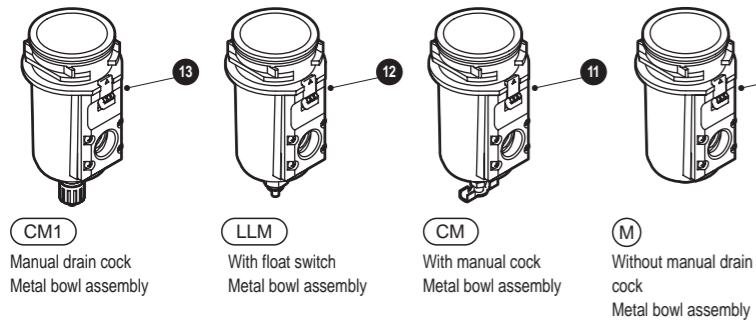

L4000-W Series Parts Expanded View

Part name	Part model No.	No.	Quantity
Consumable parts kit		L4000-W-KIT	1 each

		L4000-W-KIT-Z	

Fill plug set	L3000-W-PLUG	1	1 each
Adjusting set		L3000-W-AJ-KIT	1
		L3000-W-AJ-KIT-Z	
Flow guide set	L4000-FLOW-GUIDE	4	1
Bowl		Polycarbonate Bowl	1 each
		L4000-BOWL	
-----	Nylon bowl	L4000-BOWL-Z	
Bowl assembly Metal bowl		L4000-W-BOWL-M	1 each
Bowl assembly With manual cock		Polycarbonate Bowl	1 each
		F4000-W-BOWL	
-----	Nylon bowl	F4000-W-BOWL-Z	
Bowl assembly With metal bowl cock		F4000-W-BOWL-M	1 each
Bowl assembly Float With switch		Polycarbonate Bowl	1 each
		L4000-BOWL-LL	
-----	Nylon bowl	L4000-BOWL-LLZ	
Bowl assembly With metal bowl switch		L4000-W-BOWL-LLM	1 each
Bowl guard		Polycarbonate For bowl	1
		L4000-W-BOWL-GUARD	
-----	For nylon bowl	L4000-W-BOWL-GUARD-Z	
O-ring *1 set has 5 pieces.		F4000-ORING	5
Packing box/label	F4000-PAC-BOX-KIT	-	1

L8000-W Series Parts Expanded View

Part name	Part model No.	No.	Quantity
Consumable parts kit	L8000-W-KIT	2	1 each
	L8000-W-KIT-Z	3	
Fill plug set	L8000-W-PLUG	1	
		2	
Adjusting set	L3000-W-AJ-KIT	3	1
	L3000-W-AJ-KIT-Z		
Flow guide set	L8000-FLOW-GUIDE	4	1
Bowl	Polycarbonate Bowl	5	1 each
	Nylon bowl	6	
Bowl assembly Metal bowl	L4000-W-BOWL-M	5 10	1 each
Bowl assembly With manual cock	Polycarbonate Bowl	5	1 each
	Nylon bowl	8	
Bowl assembly With metal bowl cock	F4000-W-BOWL-M	5 11	1 each
Bowl assembly Float With switch	Polycarbonate Bowl	5	1 each
	Nylon bowl	9	
Bowl assembly With metal bowl switch	L4000-W-BOWL-LLM	5 12	1 each
Bowl guard	Polycarbonate For bowl	7	1
	For nylon bowl		
O-ring *1 set has 5 pieces.	F4000-ORING	5	5
Packing box/label	F8000-PAC-BOX-KIT	-	1