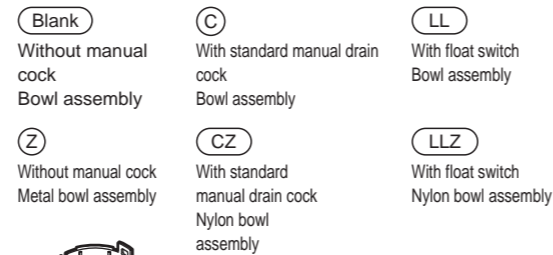

L4000-W Series Parts Expanded View

Part name	Part model No.	No.	Quantity
Consumable parts kit		L4000-W-KIT	1 each

		L4000-W-KIT-Z	

Fill plug set	L3000-W-PLUG	1	1 each
Adjusting set		L3000-W-AJ-KIT	1
		L3000-W-AJ-KIT-Z	
Flow guide set	L4000-FLOW-GUIDE	4	1
Bowl		Polycarbonate Bowl	1 each
		L4000-BOWL	
-----	Nylon bowl	L4000-BOWL-Z	
Bowl assembly Metal bowl		L4000-W-BOWL-M	1 each
Bowl assembly With manual cock		Polycarbonate Bowl	1 each
		F4000-W-BOWL	
-----	Nylon bowl	F4000-W-BOWL-Z	
Bowl assembly With metal bowl cock		F4000-W-BOWL-M	1 each
Bowl assembly Float With switch		Polycarbonate Bowl	1 each
		L4000-BOWL-LL	
-----	Nylon bowl	L4000-BOWL-LLZ	
Bowl assembly With metal bowl switch		L4000-W-BOWL-LLM	1 each
Bowl guard		Polycarbonate For bowl	1
		L4000-W-BOWL-GUARD	
-----	For nylon bowl	L4000-W-BOWL-GUARD-Z	
O-ring *1 set has 5 pieces.		F4000-ORING	5
Packing box/label	F4000-PAC-BOX-KIT	-	1

L8000-W Series Parts Expanded View

Part name	Part model No.	No.	Quantity
Consumable parts kit	L8000-W-KIT	2	1 each
	L8000-W-KIT-Z	3	
Fill plug set	L8000-W-PLUG	1	
		2	
Adjusting set	L3000-W-AJ-KIT	3	1
	L3000-W-AJ-KIT-Z		
Flow guide set	L8000-FLOW-GUIDE	4	1
Bowl	Polycarbonate Bowl	5	1 each
	Nylon bowl	6	
Bowl assembly Metal bowl	L4000-W-BOWL-M	5 10	1 each
Bowl assembly With manual cock	Polycarbonate Bowl	5	1 each
	Nylon bowl	8	
Bowl assembly With metal bowl cock	F4000-W-BOWL-M	5 11	1 each
Bowl assembly Float With switch	Polycarbonate Bowl	5	1 each
	Nylon bowl	9	
Bowl assembly With metal bowl switch	L4000-W-BOWL-LLM	5 12	1 each
Bowl guard	Polycarbonate For bowl	7	1
	For nylon bowl		
O-ring *1 set has 5 pieces.	F4000-ORING	5	5
Packing box/label	F8000-PAC-BOX-KIT	-	1