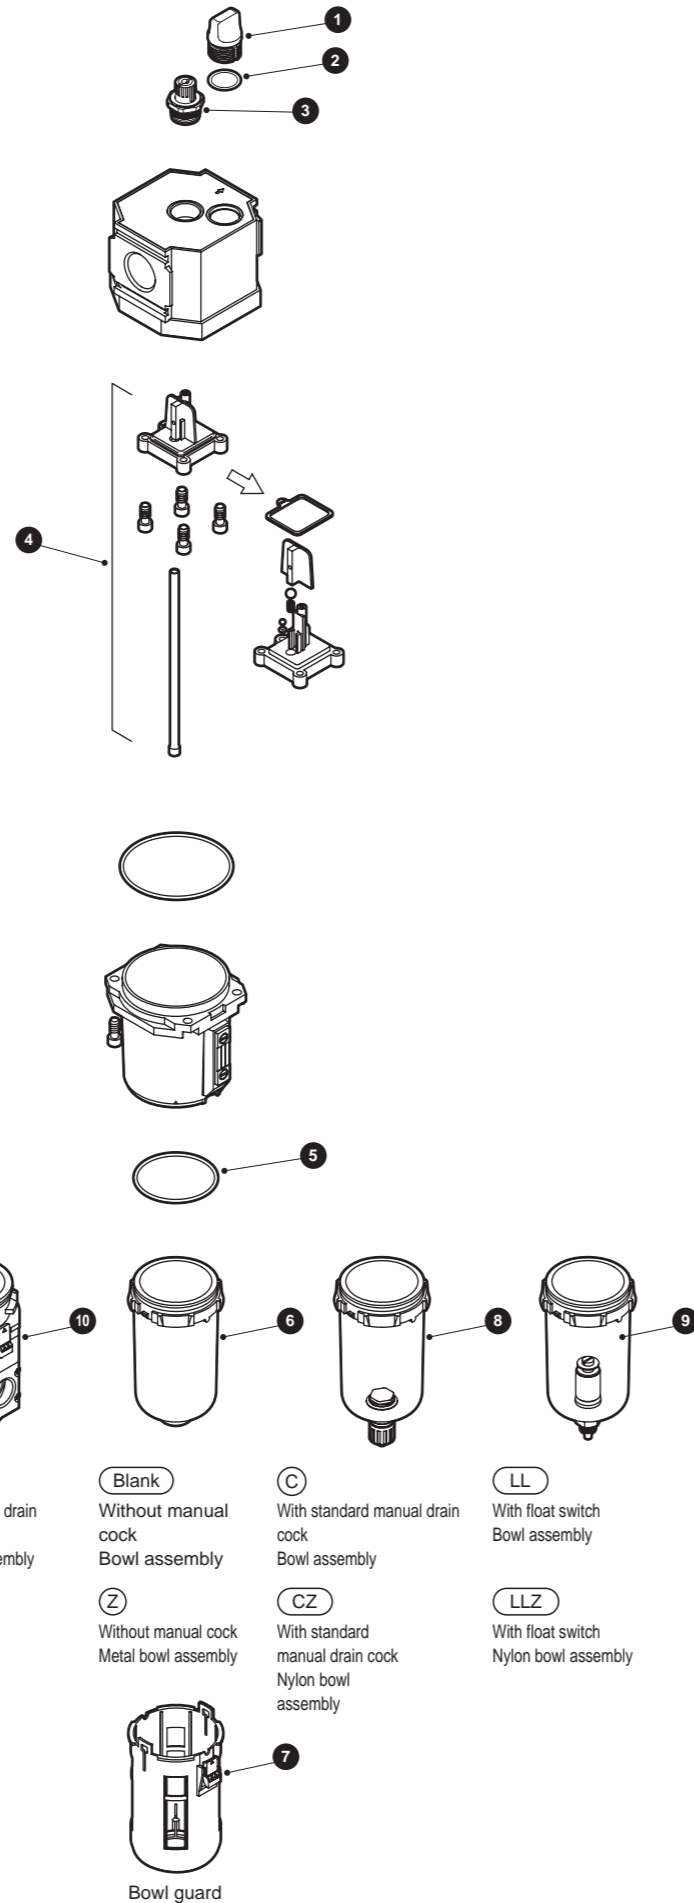

L8000-W Series Parts Expanded View

Part name	Part model No.	No.	Quantity
Consumable parts kit	L8000-W-KIT	2	1 each
	L8000-W-KIT-Z	3	
Fill plug set	L8000-W-PLUG	1	
		2	
Adjusting set	L3000-W-AJ-KIT	3	1
	L3000-W-AJ-KIT-Z		
Flow guide set	L8000-FLOW-GUIDE	4	1
Bowl	Polycarbonate Bowl	5	1 each
	Nylon bowl	6	
Bowl assembly Metal bowl	L4000-W-BOWL-M	5 10	1 each
Bowl assembly With manual cock	Polycarbonate Bowl	5	1 each
	Nylon bowl	8	
Bowl assembly With metal bowl cock	F4000-W-BOWL-M	5 11	1 each
Bowl assembly Float With switch	Polycarbonate Bowl	5	1 each
	Nylon bowl	9	
Bowl assembly With metal bowl switch	L4000-W-BOWL-LLM	5 12	1 each
Bowl guard	Polycarbonate For bowl	7	1
	For nylon bowl		
O-ring *1 set has 5 pieces.	F4000-ORING	5	5
Packing box/label	F8000-PAC-BOX-KIT	-	1