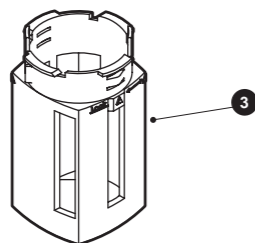

CZ
With standard manual drain cock
Nylon bowl assembly

Part name	Part model No.	No.	Quantity
Bowl	Polycarbonate Bowl L1000-BOWL	1	1 each
	Nylon bowl L1000-BOWL-Z	2	
Bowl assembly With manual cock	Polycarbonate Bowl F1000-W-BOWL	1	1 each
	Nylon bowl F1000-W-BOWL-Z	4	
Bowl guard	Polycarbonate For bowl L1000-W-BOWL-GUARD	3	1
	For nylon bowl L1000-W-BOWL-GUARD-Z		
O-ring *1 set has 5 pieces.	F1000-ORING	1	5
Packing box/label	F1000-PAC-BOX-KIT	-	1

■ L3000-W Series
Parts Expanded View

Part name	Part model No.	No.	Quantity
Consumable parts kit	L3000-W-KIT	2	1 each
	L3000-W-KIT-Z	3 4 5	
Fill plug set	L3000-W-PLUG	1 2	1 each
Adjusting set	L3000-W-AJ-KIT L3000-W-AJ-KIT-Z	3	1
Flow guide set	L3000-FLOW-GUIDE	4	1
Bowl	Polycarbonate Bowl	L3000-BOWL	1 each
	Nylon bowl	L3000-BOWL-Z	
Bowl assembly Metal bowl	L3000-W-BOWL-M	5 9	1 each
Bowl assembly With manual cock	Polycarbonate Bowl	F3000-W-BOWL	1 each
	Nylon bowl	F3000-W-BOWL-Z	
Bowl assembly With metal bowl cock	F3000-W-BOWL-M	5 10	1 each
Bowl assembly Float With switch	Polycarbonate Bowl	L3000-BOWL-LL	1 each
	Nylon bowl	L3000-BOWL-LLZ	
Bowl assembly With metal bowl switch	L3000-W-BOWL-LLM	5 11	1 each
Bowl guard	Polycarbonate For bowl	L3000-W-BOWL-GUARD	1
	For nylon bowl	L3000-W-BOWL-GUARD-Z	
O-ring *1 set has 5 pieces.	F3000-ORING	5	5
Packing box/label	F3000-PAC-BOX-KIT	-	1