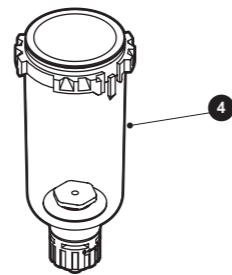

C
With standard manual drain cock
Bowl assembly