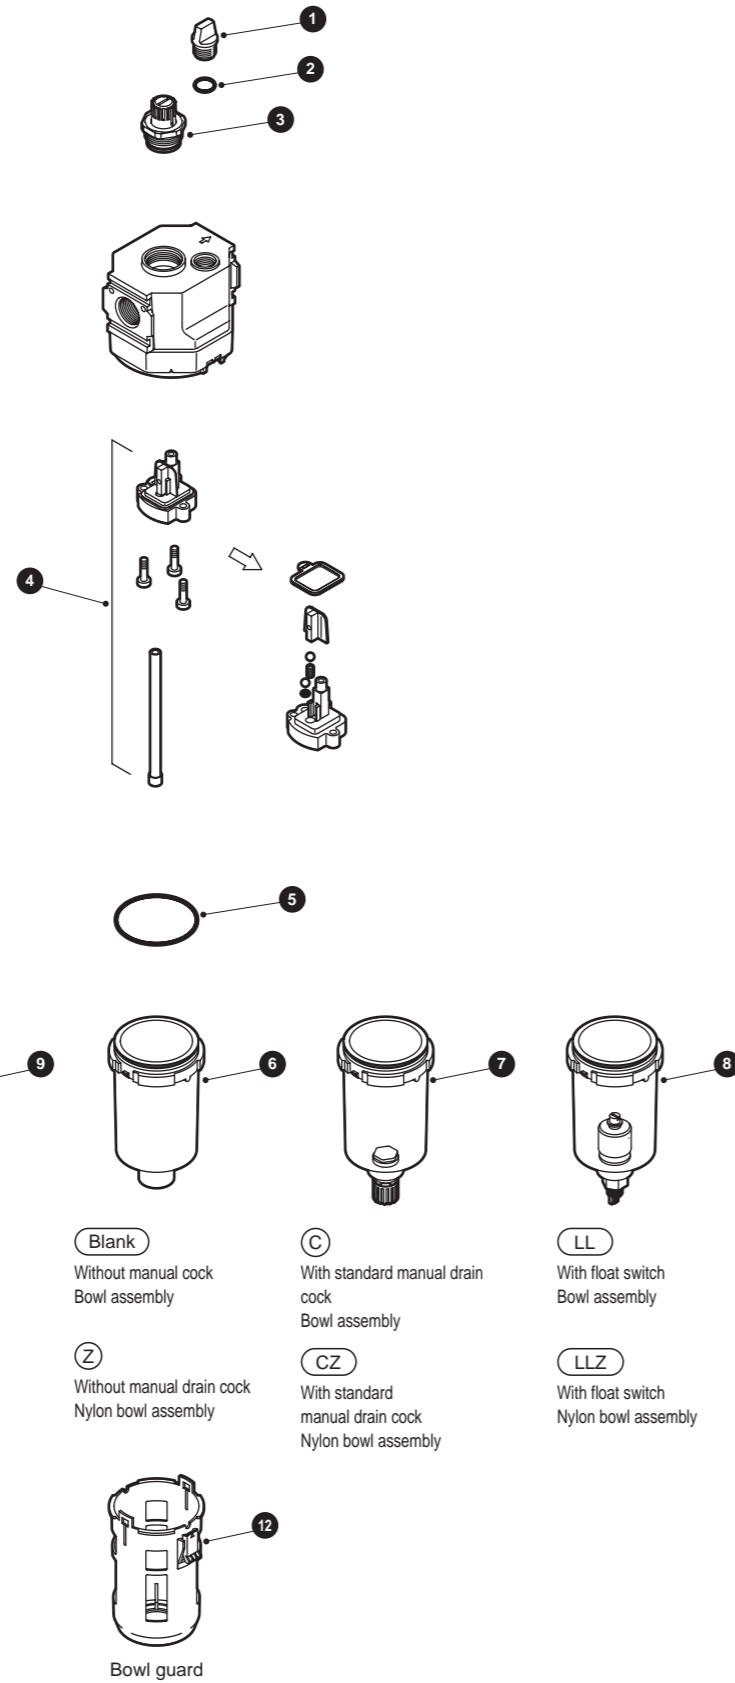

L4000-W Series Parts Expanded View

Part name	Part model No.	No.	Quantity
Consumable parts kit		L4000-W-KIT	1 each

		L4000-W-KIT-Z	

Fill plug set	L3000-W-PLUG	1	1 each
Adjusting set		L3000-W-AJ-KIT	1
		L3000-W-AJ-KIT-Z	
Flow guide set	L4000-FLOW-GUIDE	4	1
Bowl		Polycarbonate Bowl	1 each
		L4000-BOWL	
-----	Nylon bowl	L4000-BOWL-Z	
Bowl assembly Metal bowl		L4000-W-BOWL-M	1 each
Bowl assembly With manual cock		Polycarbonate Bowl	1 each
		F4000-W-BOWL	
-----	Nylon bowl	F4000-W-BOWL-Z	
Bowl assembly With metal bowl cock		F4000-W-BOWL-M	1 each
Bowl assembly Float With switch		Polycarbonate Bowl	1 each
		L4000-BOWL-LL	
-----	Nylon bowl	L4000-BOWL-LLZ	
Bowl assembly With metal bowl switch		L4000-W-BOWL-LLM	1 each
Bowl guard		Polycarbonate For bowl	1
		L4000-W-BOWL-GUARD	
-----	For nylon bowl	L4000-W-BOWL-GUARD-Z	
O-ring *1 set has 5 pieces.		F4000-ORING	5
Packing box/label	F4000-PAC-BOX-KIT	-	1