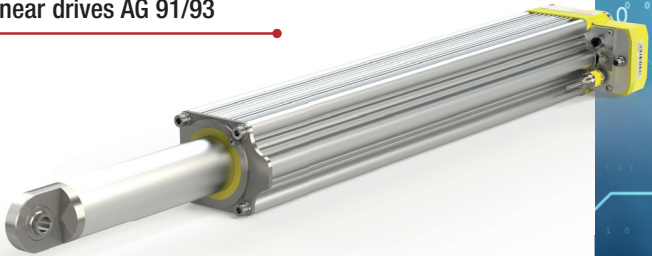

LINEAR AND ROTARY DRIVES

- Wear-free, brushless drive technology
- Determination of absolute position
- High-resolution multiturn encoder
- With „Safe Torque Off“ (STO) function for functional safety
- Space-saving design due to integrated control electronics
- Simple configuration via web-based management with standard web browser

**SAFETY
APPROVED**

Linear drives AG 91/93